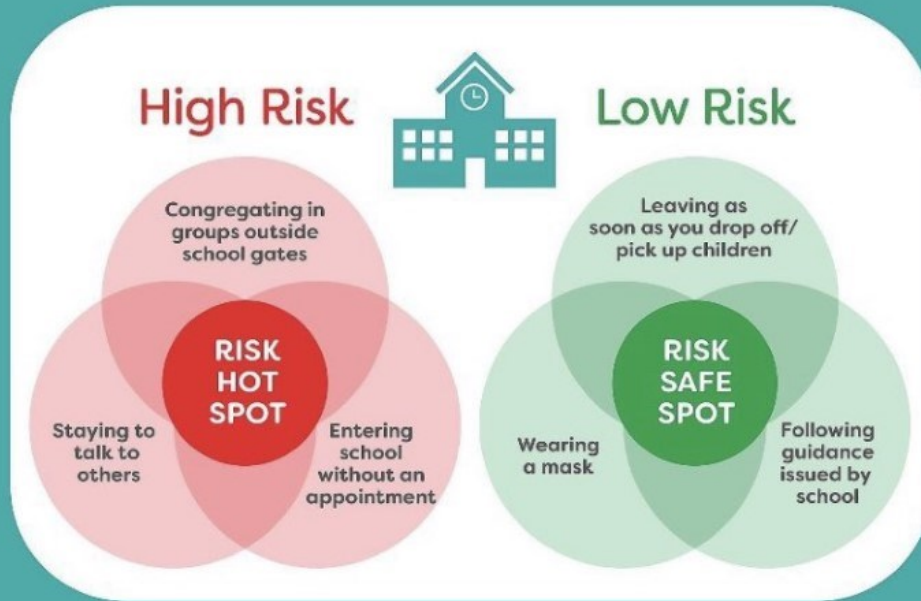

School Drop off/Pick up

Together we'll keep Wales safe
gov.wales/coronavirus

Save the Children
**CHRISTMAS
JUMPER DAY**

Diwrnod siwmpwr Nadolig

Dydd Gwener

11 / 12 / 2020

Friday

Christmas jumper day

Cardiau nadolig / Christmas cards

Yn anffodus, oherwydd y cyfyngiadau mewn lle yn sgil COVID19 eleni ni fydd modd i'ch plentyn / plant gyfnewid cardiau Nadolig gyda chyd-ddisgyblion yn yr ysgol. Diolchwn i chi o flaen llaw am barchu y penderfyniad yma.

Unfortunately, due to the restrictions in place because of COVID19 this year - your child / children will **not** be able to exchange Christmas cards with peers in school. We thank-you in advance for respecting this decision.